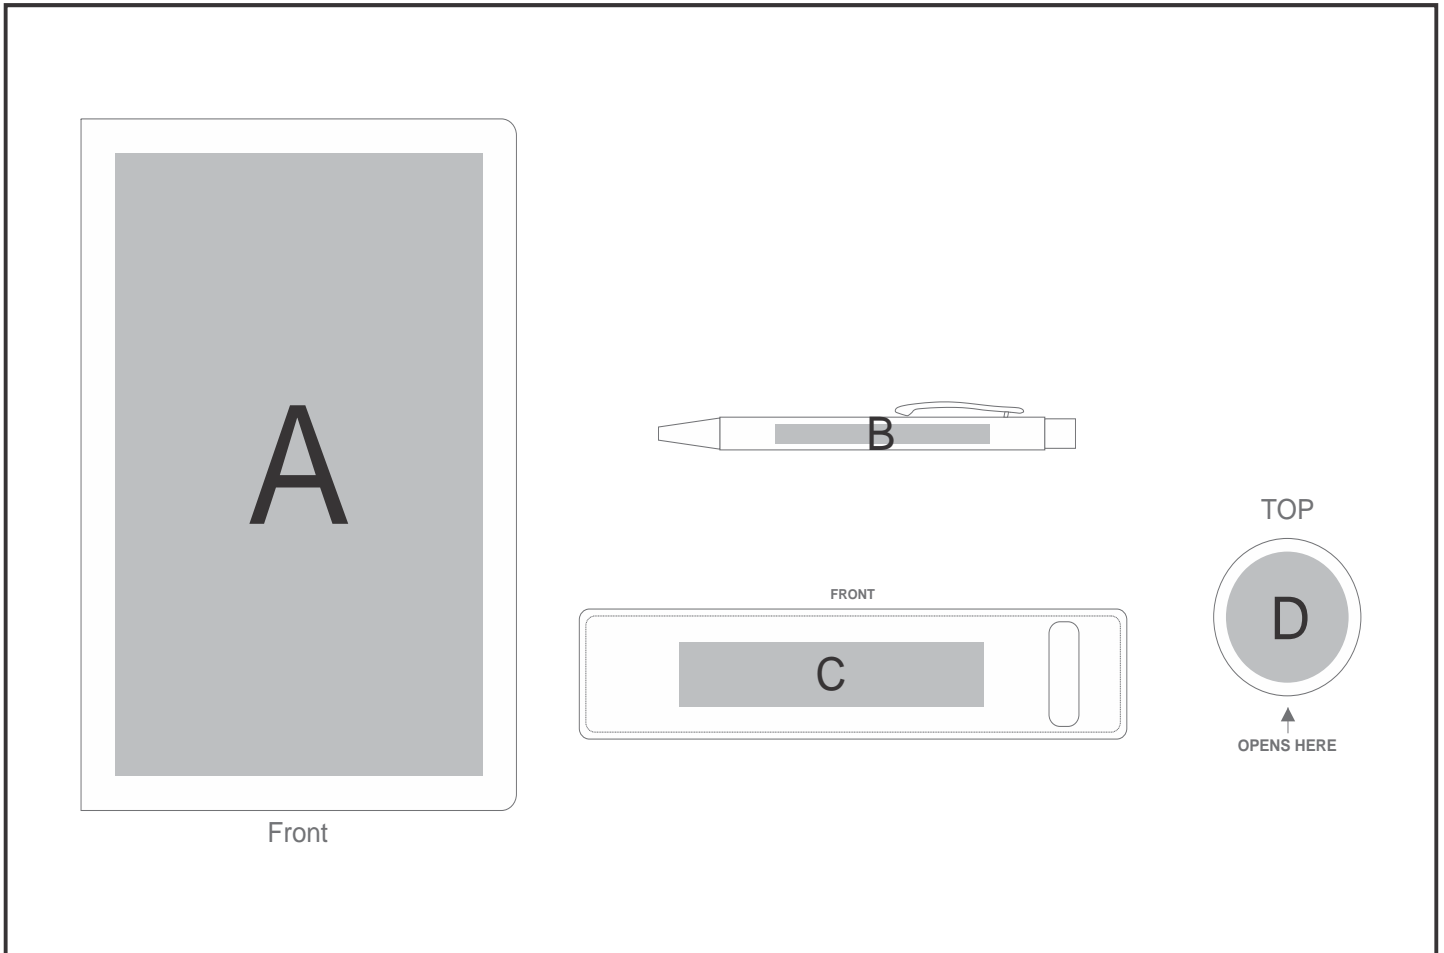

GH-YT-15-B

Yatta Elegant Essentials Hamper

Need to know:

- Includes 1-Colour 1-Position Screen Print on Notebook and 1-Colour 1-Position Screen Print on Pen Pouch AND 1-Position Laser Engraving on Pen AND 1-Position Pad Print on Lip Balm (setup fee applies)

- Texture of the item will affect the screen print on POS A & POS D .
- NB: Inclusive Branding is NOT applicable to Items marked as Reduced to Clear.
- Laser colour: POS B- White

Branding Options:

Position	Branding Method (Branding Code)	No. of Colours	Dimension
A	Debossing (DB)	N/A	120mm wide x 190mm high
A	Screen Print (SB)	1 Colour	110mm wide x 170mm high
A	Direct to Product for Notebooks (DDT-D)	Full Colour	105mm wide x 74mm high
A	Direct to Product for Notebooks (DDT-A)	Full Colour	105mm wide x 148mm high
A	Direct to Product for Notebooks (DDT-B)	Full Colour	110mm wide x 190mm high

B	Laser Engraving (LA)	N/A	70mm wide x 6mm high
C	Screen Print (SC)	1 Colour	100mm wide x 20mm high
D	Debossing (DB)	Full Colour	27mm wide x 27mm high
D	Digital Dome Sticker (DB)	Full Colour	27mm wide x 27mm high
D	Pad Printing (PB)	2 Colours	40mm wide x 40mm high